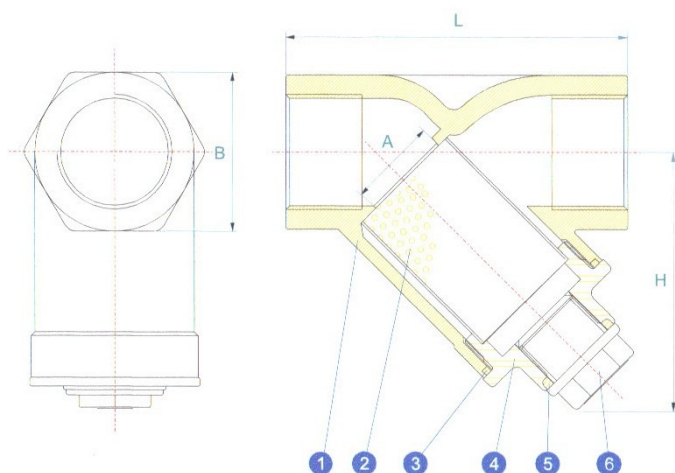

PRODUCT INFORMATION

PROSEP
FILTER SYSTEMS LTD

STAINLESS STEEL THREADED Y TYPE 800 PSI RATING

MATERIALS LIST

NO.	PART NAME	MATERIAL	Q'TY
1	Body	ASTM A351 Gr.CF8M	1
2	Screen	AISI 316 12 MESH	1
3	Gasket Packing	PTFE	1
4	Bonnet	ASTM A351 Gr.CF8M	1
5	Plug Gasket	PTFE	1
6	Plug	ASTM A351 Gr.CF8M	1

DIMENSIONS (mm)

SIZE	DN	A	B	H	L
¼"	8	11	23	46	65
⅜"	10	13	23	46	65
½"	15	15	26	46	65
¾"	20	20	32	55	80
1"	25	25	41	70	90
1¼"	32	32	49	73	105
1½"	40	38	56	81	120
2"	50	50	69	94	140
2½"	65	65	87	120	170
3"	80	80	102	140	200