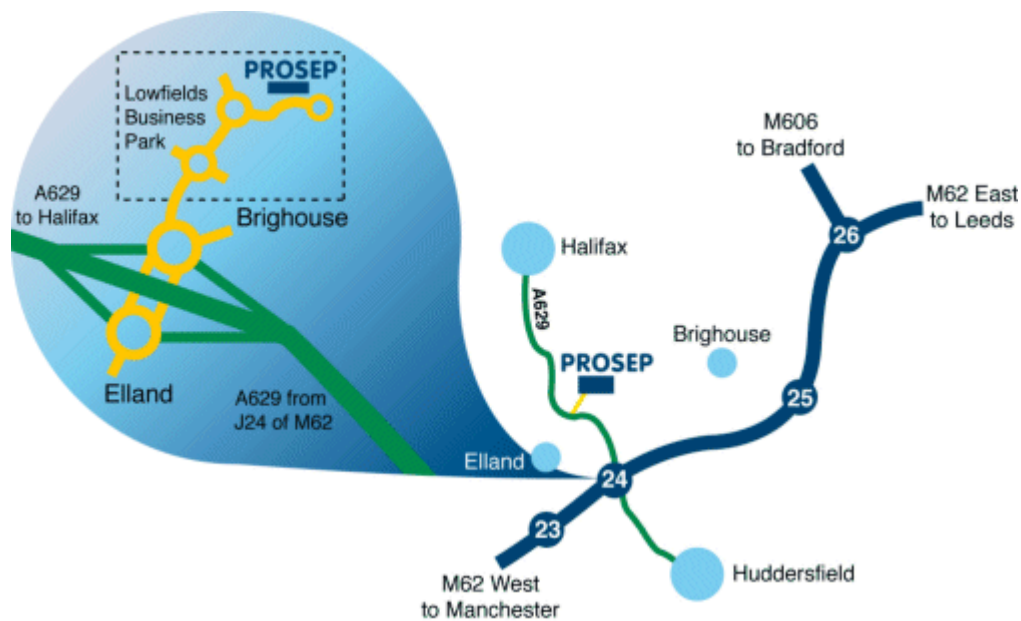

Tel: 01422 377367

Fax: 01422 377369

Email: enquiries@prosep.co.uk

www.prosep.co.uk

Map and Directions to Prosep Filters Limited

Leave M62 at Junction 24.

At roundabout adjacent to Cedar Court Hotel take 2nd exit onto dual carriageway (A629), signposted Halifax.

Take 1st exit slip road.

At roundabout at end of sliproad, take 3rd exit off.

This is the entrance to Lowfields Business Park.

Proceed straight over 1st roundabout.

At next roundabout take 2nd exit onto River Bank Way - Prosep Filters can be found on the left after the S-bend.